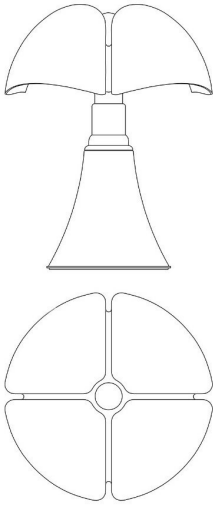

### 620/J/DIM/T/CL/BI minipistrello cordless

|              |                                |                     |   |
|--------------|--------------------------------|---------------------|---|
| family:      | cat_categories_name_3676, 3490 | Body Color:         | <input type="radio"/> other available colors <input checked="" type="radio"/> |
| Designers:   | Gae Aulenti                    | Diffuser Color:     | <input type="radio"/>   |
| Utilization: | indoor                         | Body Materials:     | stainless steel   |
| Typology:    | table lamps                    | Diffuser Materials: | opal white methacrylate   |

#### Dimensions

|           |       |                |        |
|-----------|-------|----------------|--------|
| Width:    | -     | Hole Diameter: | -      |
| Height:   | 35 cm | Hole Depth:    | -      |
| Length:   | -     | Net weight:    | 2,5 Kg |
| Depth:    | -     |                |        |
| Diameter: | 27 cm |                |        |

#### Light Source

|                |        |
|----------------|--------|
| Watt:          | 4.5W   |
| Lumen:         | 350 lm |
| Light Source:  | led    |
| CRI:           | >80    |
| duration:      | 50000  |
| CCT:           | 2700K  |
| Energy degree: | A++    |

Dimensions

Width: -

Height: 35 cm

Length: -

Depth: -

Diameter: 27 cm

Hole Diameter: -

Hole Depth: -