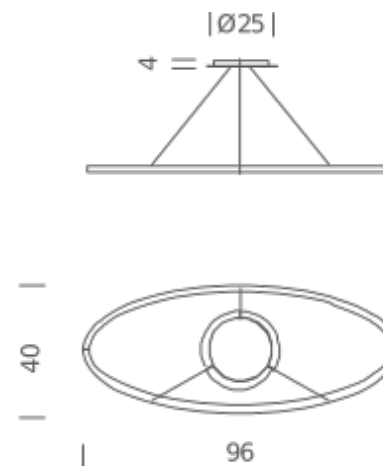

DOWNLIGHT 3000K

LAMPING

Source	linear LED
Total power	44W
Emission	diffused orientable
Switching	dimnable 1-10V
Tension	110/240V
Color temperature	3000K
Luminous flux	2250lm
Typ CRI	85
Energy class	A+
Materials	Aluminium
Notes	adjustable cable length from 2,5m to 0,4m, DALI version on request

Codes

ELP LWW 52
ELP LNW 52
ELP LOW 52
ELP LLW 52

Structure/Diffuser

white/white
black/white
gold painted/white
polished aluminium/white

PACKAGE

Package 01 Dimension: 15x80x150 cm / Gross weight: 7,5 kg

Certificazioni