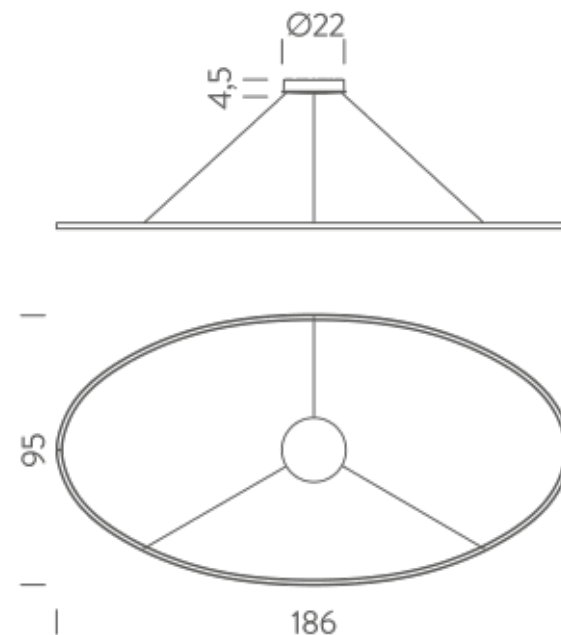

LAMPING

Source	linear LED
Total power	85W
Emission	diffused orientable
Switching	dimnable 1-10V
Tension	110/240V
Color temperature	2700K
Luminous flux	4425lm
Typ CRI	85
Energy class	A+
Materials	Aluminium
Notes	adjustable cable length from 2,5 to 0,4 m, DALI version on request

Codes

ELP LW2 58
ELP LN2 58
ELP LO2 58

Structure/Diffuser

white/white
black/white
gold painted/white

PACKAGE

Package 01 Dimension: 14x101x201 cm / Gross weight: 7,5 kg

Certificazioni

UPLIGHT 3000K

LAMPING

Source	linear LED
Total power	85W
Emission	diffused orientable
Switching	dimnable 1-10V
Tension	110/240V
Color temperature	3000K
Luminous flux	4425lm
Typ CRI	85
Energy class	A+
Materials	Aluminium
Notes	adjustable cable length from 2,5 to 0,4 m, DALI version on request

Codes

ELP LWW 58
ELP LNW 58
ELP LOW 58

Structure/Diffuser

white/white
black/white
gold painted/white

PACKAGE

Package 01 Dimension: 14x101x201 cm / Gross weight: 7,5 kg

Certificazioni