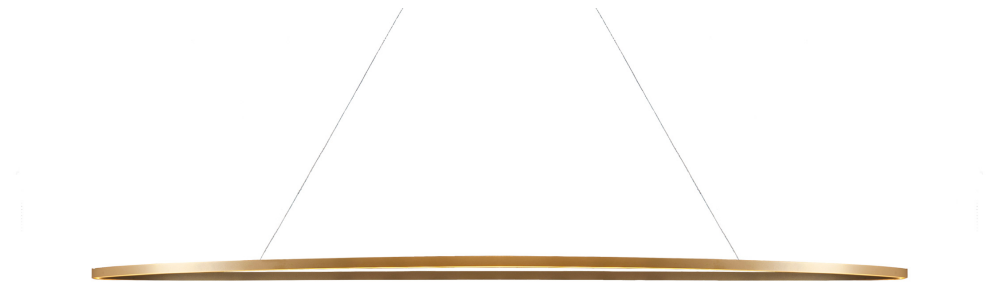

ELLISSE PENDANT MEGA

Federico Palazzari

Collection of LED pendants, floor/wall lamps available in different versions: major, minor, double, triple and mega provides a direct or indirect diffused light.

In extruded aluminum in different versions: matt lacquered in the finishes, white, black and gold painted.

Equipped with an opal diffuser.

The lamps are made using a proprietary extrusion coupling technology.

Ellisse Major is also available as floor or wall versions and is provided with a black marble base or a wall hook accessory.

DOWNLIGHT 2700K

LAMPING

Source	linear LED
Total power	85W
Emission	diffused orientable
Switching	dimnable 1-10V
Tension	110/240V
Color temperature	2700K
Luminous flux	4425lm
Typ CRI	85
Energy class	A+
Materials	Aluminium
Notes	adjustable cable length from 2,5 to 0,4 m, DALI version on request

Codes

ELP LW2 59
ELP LN2 59
ELP LO2 59

Structure/Diffuser

white/white
black/white
gold painted/white

PACKAGE

Package 01 Dimension: 14x101x201 cm / Gross weight: 7,5 kg

Certificazioni

DOWNLIGHT 3000K