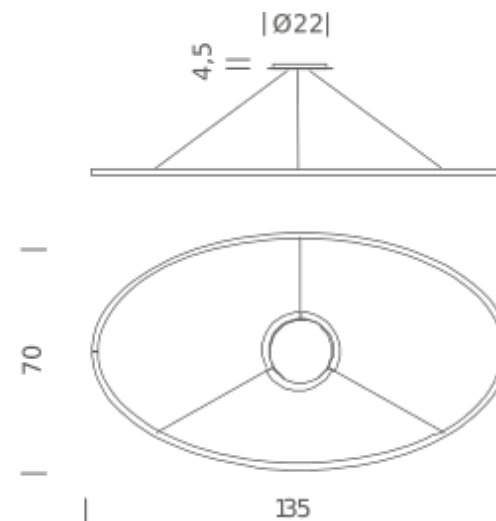

DOWNLIGHT 3000K

LAMPING

Source	linear LED
Total power	66W
Emission	diffused orientable
Switching	dimnable 1-10V
Tension	110/240V
Color temperature	3000K
Luminous flux	3450lm
Typ CRI	85
Energy class	A+
Materials	Aluminium
Notes	adjustable cable length from 2,5m to 0,4m, DALI version on request

Codes

ELP LWW 54
ELP LNW 54
ELP LOW 54
ELP LLW 54

Structure/Diffuser

white/white
black/white
gold painted/white
polished aluminium/white

PACKAGE

Package 01 Dimension: 15x80x150 cm / Gross weight: 7,5 kg

Certificazioni