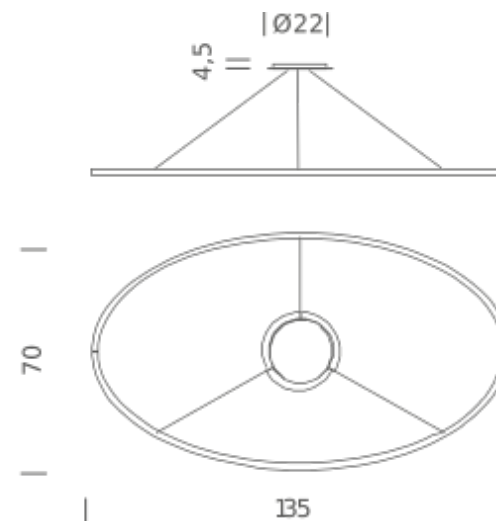

DOWNLIGHT 2700K

LAMPING

Source	linear LED
Total power	66W
Emission	diffused orientable
Switching	dimnable 1-10V
Tension	110/240V
Color temperature	2700K
Luminous flux	3450lm
Typ CRI	85
Energy class	A+
Materials	Aluminium
Notes	adjustable cable length from 2,5m to 0,4m, DALI version on request

Codes

ELP LW2 54
ELP LN2 54
ELP LO2 54
ELP LL2 54
ELP LGW 54

Structure/Diffuser

white/white
black/white
gold painted/white
polished aluminium/white
gold polished anodized/white

PACKAGE

Package 01 Dimension: 15x80x150 cm / Gross weight: 7,5 kg

Certificazioni