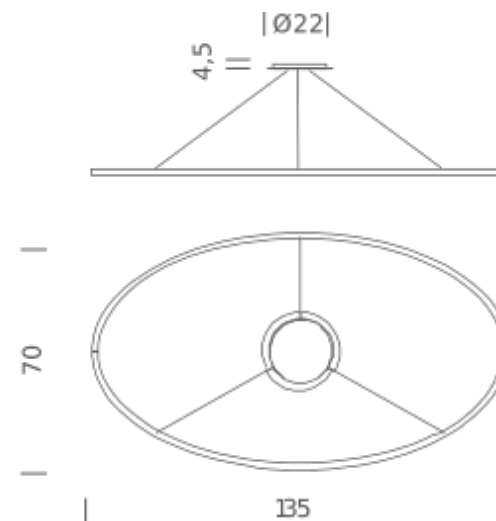

UPLIGHT 2700K

LAMPING

Source	linear LED
Total power	66W
Emission	diffused orientable
Switching	dimnable 1-10V
Tension	110/240V
Color temperature	2700K
Luminous flux	3450lm
Typ CRI	85
Energy class	A+
Materials	Aluminium
Notes	adjustable cable length from 2,5m to 0,4m, DALI version on request

Codes

ELP LW2 53
ELP LN2 53
ELP LO2 53
ELP LL2 53
ELP LGW 53

Structure/Diffuser

white/white
black/white
gold painted/white
polished aluminium/white
gold polished anodized/white

PACKAGE

Package 01 Dimension: 15x80x150 cm / Gross weight: 7,5 kg

Certificazioni