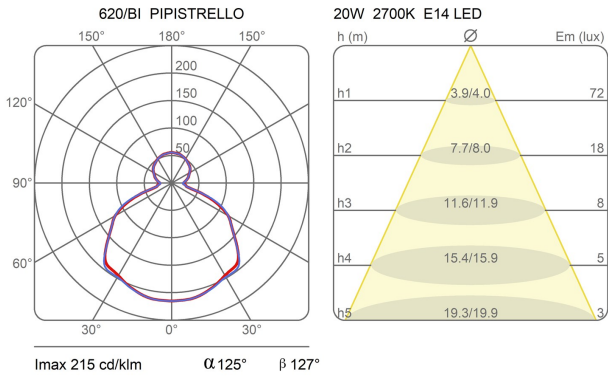

620/BI Pipistrello

design gae aulenti, 1965

Table or standing lamp with diffused light, adjustable height. Glazed stainless steel telescope. White opal methacrylate diffuser. Base and knob in aluminum lacquered in the new agave green /VE color and in the brass satin /OT finish color. Also available in aluminum lacquered in the series-production colors: dark brown /MA, white /BI, purple red /RO, glossy black /NE and titanium /TI. Led bulbs included.

Certifications:

Market: This item is available in the following countries:
EUROPE

Dimensions

Width:	-	Hole Diameter:	-
Height:	66 - 86 cm	Hole Depth:	-
Length:	-	Net weight:	10 Kg
Depth:	-		
Diameter:	55 cm		

Light Source

Watt:	4 x 5W E14
Lumen:	4 x 470 lm (1880 lm)
Light Source:	led
CRI:	>80
duration:	25000
CCT:	2700K
Energy degree:	A+

Device Specifications

Type of emission:	diffused	Power cable length:	45+200 cm	Driver:	-
Power:	-	Steel cable length:	-	Power supply assembly:	-
Light output:	-	Glow Wire Test:	-	Power supply:	-
Beam angle:	-	Impact Resistance:	-	Type of dimming:	-
				Voltage:	230V

technical drawing

Dimensions

Width: -
 Height: 66 - 86 cm
 Length: -
 Depth: -
 Diameter: 55 cm

Hole Diameter: -
 Hole Depth: -
 Net weight: 10 Kg

photometrics data

Pipistrello 620/BI
design gae aulenti, 1965