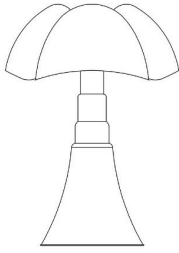

620/BI Pipistrello

design gae aulenti, 1965

Table or standing lamp with diffused light, adjustable height. Glazed stainless steel telescope. White opal methacrylate diffuser. Base and knob in aluminum lacquered in the new agave green /VE color and in the brass satin /OT finish color. Also available in aluminum lacquered in the series-production colors: dark brown /MA, white /BI, purple red /RO, glossy black /NE and titanium /TI. Led bulbs included.

Certifications:

Market: This item is available in the following countries:
EUROPE

Dimensions

Width:	-	Hole Diameter:	-
Height:	66 - 86 cm	Hole Depth:	-
Length:	-	Net weight:	10 Kg
Depth:	-		
Diameter:	55 cm		

Light Source

Watt:	4 x 5W E14
Lumen:	4 x 470 lm (1880 lm)
Light Source:	led
CRI:	>80
duration:	25000
CCT:	2700K
Energy degree:	A+

Device Specifications

Type of emission:	diffused	Power cable length:	45+200 cm	Driver:	-
Power:	-	Steel cable length:	-	Power supply assembly:	-
Light output:	-	Glow Wire Test:	-	Power supply:	-
Beam angle:	-	Impact Resistance:	-	Type of dimming:	-
				Voltage:	230V

technical drawing

Dimensions

Width: -
 Height: 66 - 86 cm
 Length: -
 Depth: -
 Diameter: 55 cm

Hole Diameter: -
 Hole Depth: -
 Net weight: 10 Kg

photometrics data

Pipistrello 620/BI
design gae aulenti, 1965