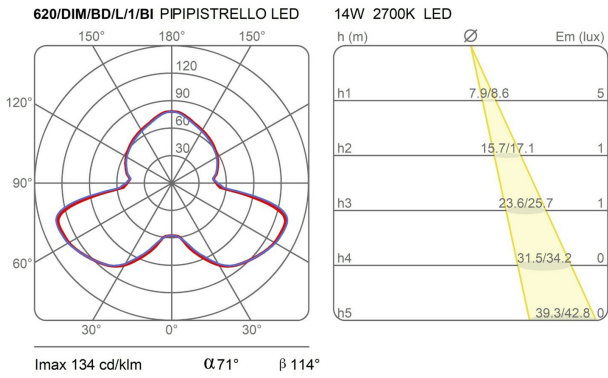

#### Dimensions

Width:	-	Hole Diameter:	-
Height:	66 - 86 cm	Hole Depth:	-
Length:	-	Net weight:	10 Kg
Depth:	-		
Diameter:	55 cm		

#### Light Source

Watt:	14W
Lumen:	2400 lm
Light Source:	led
CRI:	>80
duration:	50000
CCT:	2500 - 6700K
Energy degree:	A++

technical drawing

Dimensions

Width: -  
 Height: 66 - 86 cm  
 Length: -  
 Depth: -  
 Diameter: 55 cm

Hole Diameter: -  
 Hole Depth: -  
 Net weight: 10 Kg

photometrics data

**Pipistrello 620/DIM/BD/L/1/BI**  
design gae aulenti, 1965