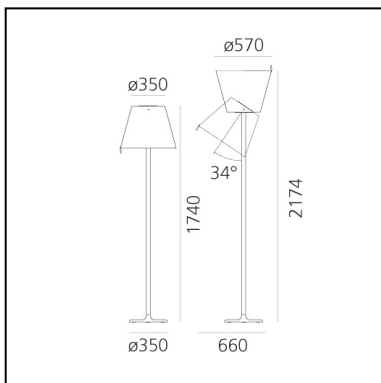

## LUMINAIRE

- Watt: **2x21W**
- Voltage: **220V-240V**

## DESCRIPTION

Base in painted zamac; painted aluminium stem; diffuser in silk satin fabric on a plastic frame.

**PRODUCT CODE: 0577010A**

## DIMENSIONS

- Height: **cm 174**
- Diameter: **cm 57**
- Base Diameter: **cm 35**
- Max Extension Height: **cm 217**
- Inclination: **cm 34**
- Impact Resistance: **N/D**
- Glow Wire Test: **650°**