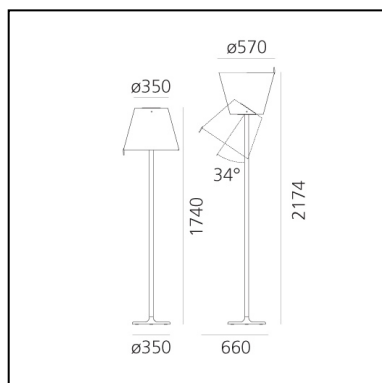

Melampo Mega - Bronze Ecrù

Adrien Gardère

IP20      Dimmerable: 

LUMINAIRE

- Watt: **2x21W**
- Voltage: **220V-240V**

Notes

With dimmer. Adjustable diffuser into three different positions.

DESCRIPTION

Base in painted zamac; painted aluminium stem; diffuser in silk satin fabric on a plastic frame.

PRODUCT CODE: 0577020A

FEATURES

- Article Code: **0577020A**
- Colour: **Ecrù**
- Installation: **Floor**
- Material: **Aluminium, zamak, silk satin fabric and technopolymer**
- Series: **Design Collection**
- Environment: **Indoor**
- Area contract: **Hospitality, Residential**
- Emission: **Direct, Diffused Adjustable, indirect**
- design by: **Adrien Gardère**

DIMENSIONS

- Height: **cm 174**
- Diameter: **cm 57**
- Base Diameter: **cm 35**
- Max Extension Height: **cm 217**
- Inclination: **cm 34**
- Impact Resistance: **N/D**
- Glow Wire Test: **650°**

SOURCES NOT INCLUDED