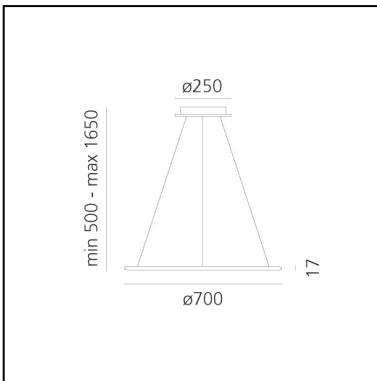

Discovery Suspension - Satinized aluminium - App Compatible

Ernesto Gismondi

IP20    Dimmerable: 

LUMINAIRE

- Watt: **40W**
- Voltage: **220-240V**
- Delivered lumens output: **2857lm**
- CCT: **3000K**
- Efficiency: **55%**
- Efficacy: **71.44lm/W**
- CRI: **90**
- Dimmable Typology: **Push & APP**

DIMENSIONS

- Height: **cm 1.7**
- Diameter: **cm 70**
- Base Diameter: **cm 25**
- Max Height from ceiling: **cm 165**
- Glow Wire Test: **650°**

SOURCES INCLUDED

- Category: **Led**
- Number: **7**
- Watt: **5.4W**
- Delivered lumens output: **648lm**
- Color temperature (K): **3000K**
- CRI: **90**
- Color Tolerance: **MacAdam 3SDCM**
- Efficacy: **120lm/W**
- Service Life: **50000-L70**