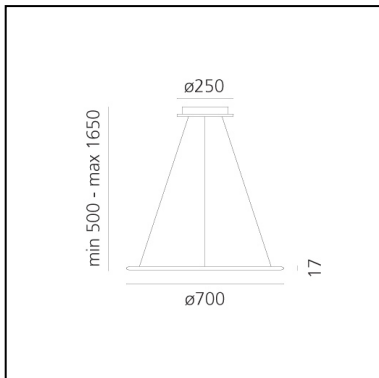

Discovery Suspension - Bronze - App Compatible

Ernesto Gismondi

IP20    Dimmerable: 

LUMINAIRE

- Watt: **40W**
- Voltage: **220-240V**
- Delivered lumens output: **2857lm**
- CCT: **3000K**
- Efficiency: **55%**
- Efficacy: **71.44lm/W**
- CRI: **90**
- Dimmable Typology: **Push & APP**

DIMENSIONS

- Height: **cm 1.7**
- Diameter: **cm 70**
- Base Diameter: **cm 25**
- Max Height from ceiling: **cm 165**
- Glow Wire Test: **650°**

SOURCES INCLUDED

- Category: **Led**
- Number: **7**
- Watt: **5.4W**
- Delivered lumens output: **648lm**
- Color temperature (K): **3000K**
- CRI: **90**
- Color Tolerance: **MacAdam 3SDCM**
- Efficacy: **120lm/W**
- Service Life: **50000-L70**