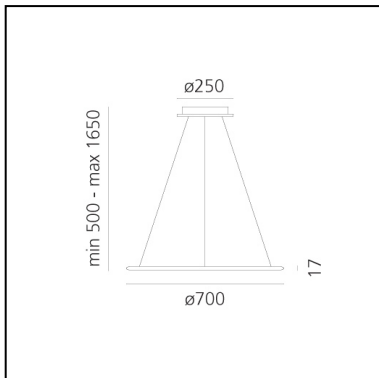

## LUMINAIRE

- Watt: **40W**
- Voltage: **220-240V**
- Delivered lumens output: **2857lm**
- CCT: **3000K**
- Efficiency: **55%**
- Efficacy: **71.44lm/W**
- CRI: **90**
- Dimmable Typology: **Push & APP**

## DIMENSIONS

- Height: **cm 1.7**
- Diameter: **cm 70**
- Base Diameter: **cm 25**
- Max Height from ceiling: **cm 165**
- Glow Wire Test: **650°**

## SOURCES INCLUDED

- Category: **Led**
- Number: **7**
- Watt: **5.4W**
- Delivered lumens output: **648lm**
- Color temperature (K): **3000K**
- CRI: **90**
- Color Tolerance: **MacAdam 3SDCM**
- Efficacy: **120lm/W**
- Service Life: **50000-L70**