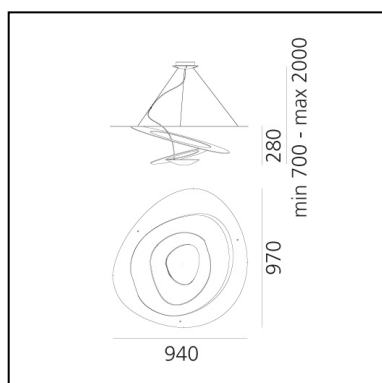

Pirce Suspension LED - 3000K - Gold

Giuseppe Maurizio Scutellà

IP 20    Dimmerable:  

LUMINAIRE

- Watt: **44W**
- Voltage: **220V-240V**
- Delivered lumens output: **3313lm**
- CCT: **3000K**
- Efficiency: **82%**
- Efficacy: **75.30lm/W**
- CRI: **90**
- Dimmable Typology: **Push**

DIMENSIONS

- Length: **cm 94**
- Width: **cm 97**
- Height: **cm 28**
- Max Height from ceiling: **cm 200**
- Glow Wire Test: **650°**

SOURCES INCLUDED

- Category: **Led**
- Number: **1**
- Watt: **44W**
- Delivered lumens output: **4230lm**
- Color temperature (K): **3000K**
- CRI: **90**
- Color Tolerance: **MacAdam 2SDCM**