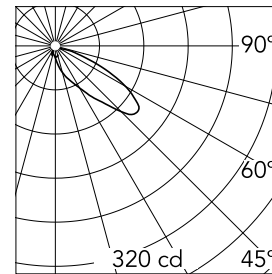

Main specifications

Number of heads	1	Net lumen (lm)	634
Lamp category	LED	Mountings	Table
Power (W)	8W	Environment	Indoor
CCT (K)	4000K		
CRI	90		

Optical

Lighting type	Direct
LED type	Top LED
Light distribution	Asymmetric
Optical type	Asymmetric
Beam angle (°)	34

Physical

Color	Grey
Orientation	Fixed
Weight (kg)	0.75

Note

Preliminary photometry