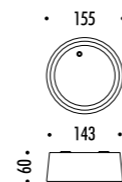

The sizes are expressed in millimeters.

DESIGN DAVIDE GROPPI - 2017
LAMPADA A SOSPENSIONE - METACRILATO - METALLO
SUSPENSION LAMP - METHACRYLATE - METAL

QuiQuoQua

CE  IP 20

SHADE

CEILING ROSE

LED MODULE

189403	BIANCO OPACO / MATT WHITE	5 W LED - 3000K - 345 lm - CRI > 80 BATTERIA LITIO RICARICABILE 9 V DC - Li-Ion 5800 mAh MODULO LED MAGNETICO - MODULO LED NERO CARICABATTERIE INCLUSO INPUT 100-240 V - 50/60 Hz AUTONOMIA BATTERIA OTTO ORE RECHARGEABLE LITHIUM BATTERY 9 V DC - Li-Ion 5800 mAh MAGNETIC LED MODULE - BLACK LED MODULE CHARGER INCLUDED INPUT 100-240 V - 50/60 Hz BATTERY LIFE EIGHT HOURS
--------	---------------------------	---