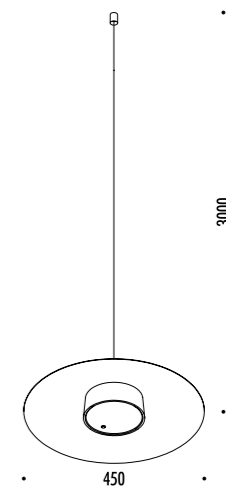

The sizes are expressed in millimeters.

DESIGN DAVIDE GROPPI - 2017
LAMPADA A SOSPENSIONE - METACRILATO - METALLO
SUSPENSION LAMP - METHACRYLATE - METAL

QuiQuoQua

CE  IP 20

SHADE

CEILING ROSE

LED MODULE

189403	BIANCO OPACO / MATT WHITE	5 W LED - 3000K - 345 lm - CRI > 80 BATTERIA LITIO RICARICABILE 9 V DC - Li-Ion 5800 mAh MODULO LED MAGNETICO - MODULO LED NERO CARICABATTERIE INCLUSO INPUT 100-240 V - 50/60 Hz AUTONOMIA BATTERIA OTTO ORE RECHARGEABLE LITHIUM BATTERY 9 V DC - Li-Ion 5800 mAh MAGNETIC LED MODULE - BLACK LED MODULE CHARGER INCLUDED INPUT 100-240 V - 50/60 Hz BATTERY LIFE EIGHT HOURS
--------	---------------------------	---