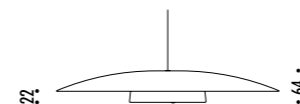

The sizes are expressed in millimeters.

DESIGN DAVIDE GROPPI - 2017
LAMPADA A SOSPENSIONE - METACRILATO - METALLO
SUSPENSION LAMP - METHACRYLATE - METAL

QuiQuoQua

CE  IP 20

SHADE

CEILING ROSE

LED MODULE

189403	BIANCO OPACO / MATT WHITE	5 W LED - 3000K - 345 lm - CRI > 80 BATTERIA LITIO RICARICABILE 9 V DC - Li-Ion 5800 mAh MODULO LED MAGNETICO - MODULO LED NERO CARICABATTERIE INCLUSO INPUT 100-240 V - 50/60 Hz AUTONOMIA BATTERIA OTTO ORE RECHARGEABLE LITHIUM BATTERY 9 V DC - Li-Ion 5800 mAh MAGNETIC LED MODULE - BLACK LED MODULE CHARGER INCLUDED INPUT 100-240 V - 50/60 Hz BATTERY LIFE EIGHT HOURS
--------	---------------------------	---