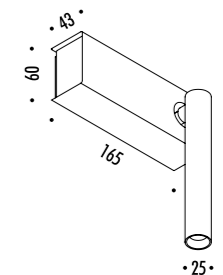

The sizes are expressed in millimeters.

DESIGN OMAR CARRAGLIA - 2012
LAMPADA DA PARETE - METALLO
WALL LAMP - METAL

MIRA

CE IP 20

188103	BIANCO OPACO / MATT WHITE - 3000K	110-240 V - 50/60 Hz - 5,6 W LED - 352 lm - CRI > 90 ORIENTABILE - DIMMERABILE PUSH - 1-10 V ADJUSTABLE - PUSH - 1-10 V DIMMABLE
188103-27	BIANCO OPACO / MATT WHITE - 2700K	
188104	NERO OPACO / MATT BLACK - 3000K	
188104-27	NERO OPACO / MATT BLACK - 2700K	