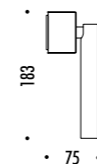

The sizes are expressed in millimeters.

DESIGN OMAR CARRAGLIA - 2012
LAMPADA DA PARETE - METALLO
WALL LAMP - METAL

MIRA

CE IP 20

188103	BIANCO OPACO / MATT WHITE - 3000K	110-240 V - 50/60 Hz - 5,6 W LED - 352 lm - CRI > 90 ORIENTABILE - DIMMERABILE PUSH - 1-10 V ADJUSTABLE - PUSH - 1-10 V DIMMABLE
188103-27	BIANCO OPACO / MATT WHITE - 2700K	
188104	NERO OPACO / MATT BLACK - 3000K	
188104-27	NERO OPACO / MATT BLACK - 2700K	