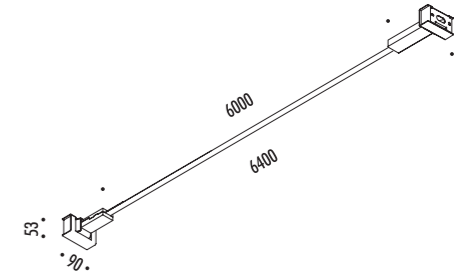

The sizes are expressed in millimeters.

DESIGN DAVIDE GROPPI - 2016
LAMPADA DA PARETE - METALLO
WALL LAMP - METAL

INFINITO 6

CE  IP 20

| | | |
|------------|---------------------------------|--|
| 1A05804 | NERO OPACO / MATT BLACK - 3000K | INFINITO 6 - REMOTE KIT 24 V DC - 60 W LED - 5448 lm - CRI > 90 MODULO LED LUNGHEZZA 6 m SEZIONABILE A PIACERE KIT DI ALIMENTAZIONE OBBLIGATORIO INCLUSO DRIVER LED INCLUSO INPUT 220-240 V - 50/60 Hz - DIMMERABILE DALI - PUSH - 0/1-10 V - TRIAC / IGBT ACCESSORI OPZIONALI NON INCLUSI LED MODULE 6 m LONG - CAN BE CUT INTO ANY DESIRED LENGTH COMPULSORY POWER SUPPLY KIT INCLUDED INCLUDES LED DRIVER INPUT 220-240 V - 50/60 Hz - DALI - PUSH - 0/1-10 V - TRIAC / IGBT - DIMMABLE OPTIONAL ACCESSORIES NOT INCLUDED |
| 1A05804-27 | NERO OPACO / MATT BLACK - 2700K | |

| | | |
|------------|---------------------------------|--|
| 1A05904 | NERO OPACO / MATT BLACK - 3000K | INFINITO 6 - PLUG KIT 24 V DC - 60 W LED - 5448 lm - CRI > 90 MODULO LED LUNGHEZZA 6 m SEZIONABILE A PIACERE KIT DI ALIMENTAZIONE OBBLIGATORIO INCLUSO DRIVER LED INCLUSO INPUT 100-240 V - 50/60 Hz - DIMMERABILE ACCESSORI OPZIONALI NON INCLUSI LED MODULE 6 m LONG - CAN BE CUT INTO ANY DESIRED LENGTH COMPULSORY POWER SUPPLY KIT INCLUDED INCLUDES LED DRIVER INPUT 100-240 V - 50/60 Hz - DIMMABLE OPTIONAL ACCESSORIES NOT INCLUDED |
| 1A05904-27 | NERO OPACO / MATT BLACK - 2700K | |