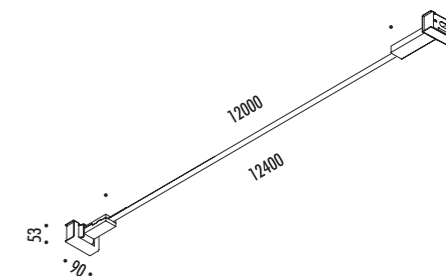

The sizes are expressed in millimeters.

DESIGN DAVIDE GROPPI - 2016
LAMPADA DA PARETE - METALLO
WALL LAMP - METAL

INFINITO 6

CE  IP 20

| | | |
|------------|---------------------------------|--|
| 1A05804 | NERO OPACO / MATT BLACK - 3000K | INFINITO 6 - REMOTE KIT 24 V DC - 60 W LED - 5448 lm - CRI > 90 MODULO LED LUNGHEZZA 6 m SEZIONABILE A PIACERE KIT DI ALIMENTAZIONE OBBLIGATORIO INCLUSO DRIVER LED INCLUSO INPUT 220-240 V - 50/60 Hz - DIMMERABILE DALI - PUSH - 0/1-10 V - TRIAC / IGBT ACCESSORI OPZIONALI NON INCLUSI LED MODULE 6 m LONG - CAN BE CUT INTO ANY DESIRED LENGTH COMPULSORY POWER SUPPLY KIT INCLUDED INCLUDES LED DRIVER INPUT 220-240 V - 50/60 Hz - DALI - PUSH - 0/1-10 V - TRIAC / IGBT - DIMMABLE OPTIONAL ACCESSORIES NOT INCLUDED |
| 1A05804-27 | NERO OPACO / MATT BLACK - 2700K | |

DESIGN DAVIDE GROPPI - 2016
LAMPADA DA PARETE - METALLO
WALL LAMP - METAL

INFINITO 12

CE  IP 20

| | | |
|------------|---------------------------------|--|
| 1A06004 | NERO OPACO / MATT BLACK - 3000K | INFINITO 12 - REMOTE KIT 24 V DC - 120 W LED - 10896 lm - CRI >90 MODULO LED LUNGHEZZA 12 m SEZIONABILE A PIACERE KIT DI ALIMENTAZIONE OBBLIGATORIO INCLUSO DRIVER LED INCLUSO INPUT 220-240 V - 50/60 Hz - DIMMERABILE DALI - PUSH - 0/1-10 V - TRIAC / IGBT ACCESSORI OPZIONALI NON INCLUSI LED MODULE 12 m LONG - CAN BE CUT INTO ANY DESIRED LENGTH COMPULSORY POWER SUPPLY KIT INCLUDED INCLUDES LED DRIVER INPUT 220-240 V - 50/60 Hz - DALI - PUSH - 0/1-10 V - TRIAC / IGBT - DIMMABLE OPTIONAL ACCESSORIES NOT INCLUDED |
| 1A06004-27 | NERO OPACO / MATT BLACK - 2700K | |
| | | |
| | | |
| | | |
| | | |