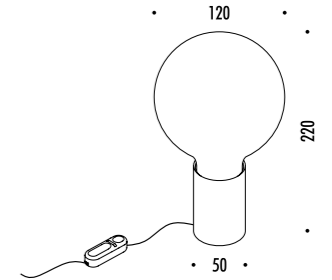

The sizes are expressed in millimeters.

DESIGN DAVIDE GROPPI - 2005
LAMPADA DA TAVOLO - METALLO
TABLE LAMP - METAL

EDISON

CE IP 20 0.5m

134703	BIANCO OPACO / MATT WHITE	100-240 V - 50/60 Hz - MAX 60 W - E27 GLOBOLUX CAVO BIANCO - DIMMER - LAMPADINA LED INCLUSA WHITE CABLE - DIMMER - LED BULB INCLUDED
		10 W LED - 3000K - 1055 lm - CRI > 80 - DIMMABLE - EFFICIENCY A+