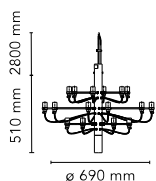

2097/18 (clear bulbs)

by Gino Sarfatti , 2019

Suspension lamp providing diffused light. Steel central structure with brass arms, both available either chromium-plated, matt black or golded. Steel ceiling fitting and rose.

Mounting	Pendant
Environment	Indoor
Weight	3,2 Kg
Light sources available	1 x RF28890 LED 2,0W E14 100lm 2200K [i] clear kit 20 pz
Emergency	Without
Voltage	220-250V
Power	18 x MAX15W
Battery	No
Supply included	No

Cord Length 2800 mm

Materials Steel, Brass

Colors

- A1352031 - Matt Black
- A1352057 - Chrome
- A1352059 - Brass

Certificate