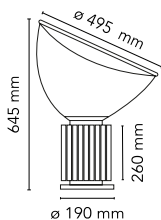

Taccia

by Achille & Pier Giacomo Castiglioni , 1962

Table lamp providing indirect and reflected light. Reflector in painted aluminium, gloss white on the outside and matt white on the inside. Directionable diffuser in transparent mouth-blown glass. Body in matt black, silver anodized or bronze anodized aluminium. Base in nickel-plated metal. Electric cable of useful length 220 cm, with dimmer switch for ON/OFF and adjustment of the light flow between 10-100%. Plug-in power supply with interchangeable plugs.

Mounting	Table/Floor
Environment	Indoor
Weight	15,3 Kg
Light sources available	1 x 1 COB LED 28W 2700K CRI93 [i] Dimmable
Emergency	Without
Dimmer	Included
Voltage	100-240/48V
Power	28W
Battery	No
Supply included	Yes

Cord Length	2200 mm
Materials	Aluminum, Glass

Colors	<ul style="list-style-type: none"> F6602004 - Anodized Silver F6602030 - Black F6602046 - Anodized Bronze
--------	--

Certificate	   
-------------	--