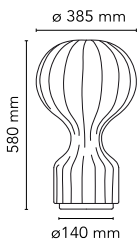

|                         |                                                                                                                                                                                                                                                                                                                                                                                                                                              |
|-------------------------|----------------------------------------------------------------------------------------------------------------------------------------------------------------------------------------------------------------------------------------------------------------------------------------------------------------------------------------------------------------------------------------------------------------------------------------------|
| Mounting                | Table                                                                                                                                                                                                                                                                                                                                                                                                                                        |
| Environment             | Indoor                                                                                                                                                                                                                                                                                                                                                                                                                                       |
| Weight                  | 2.3 Kg                                                                                                                                                                                                                                                                                                                                                                                                                                       |
| Light sources available | 1 x LED 8W E27 740lm 2700K [e] cod. RF25323 Dimmable<br>1 x LED 8W E27 740lm 3000K [e] cod. RF25317 Dimmable                                                                                                                                                                                                                                                                                                                                 |
| Emergency               | Without                                                                                                                                                                                                                                                                                                                                                                                                                                      |
| Switching               | On the cable there is the electronic dimmer which allows the regulation of light brightness with a dial.                                                                                                                                                                                                                                                                                                                                     |
| Dimmer                  | Included                                                                                                                                                                                                                                                                                                                                                                                                                                     |
| Voltage                 | 220-240V                                                                                                                                                                                                                                                                                                                                                                                                                                     |
| Power                   | MAX 60W                                                                                                                                                                                                                                                                                                                                                                                                                                      |
| Battery                 | No                                                                                                                                                                                                                                                                                                                                                                                                                                           |
| Supply included         | Yes                                                                                                                                                                                                                                                                                                                                                                                                                                          |
| Cord Length             | 1800 mm                                                                                                                                                                                                                                                                                                                                                                                                                                      |
| Materials               | Cocoon resin, Steel                                                                                                                                                                                                                                                                                                                                                                                                                          |
| Colors                  | ● F2601009 - Cocoon                                                                                                                                                                                                                                                                                                                                                                                                                          |
| Certificate             |      |