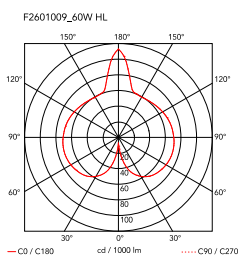

|                         |                                                                                                                                                                                                                                                                                                                                                                                                                                              |
|-------------------------|----------------------------------------------------------------------------------------------------------------------------------------------------------------------------------------------------------------------------------------------------------------------------------------------------------------------------------------------------------------------------------------------------------------------------------------------|
| Mounting                | Table                                                                                                                                                                                                                                                                                                                                                                                                                                        |
| Environment             | Indoor                                                                                                                                                                                                                                                                                                                                                                                                                                       |
| Weight                  | 2.3 Kg                                                                                                                                                                                                                                                                                                                                                                                                                                       |
| Light sources available | 1 x LED 8W E27 740lm 2700K [e] cod. RF25323 Dimmable<br>1 x LED 8W E27 740lm 3000K [e] cod. RF25317 Dimmable                                                                                                                                                                                                                                                                                                                                 |
| Emergency               | Without                                                                                                                                                                                                                                                                                                                                                                                                                                      |
| Switching               | On the cable there is the electronic dimmer which allows the regulation of light brightness with a dial.                                                                                                                                                                                                                                                                                                                                     |
| Dimmer                  | Included                                                                                                                                                                                                                                                                                                                                                                                                                                     |
| Voltage                 | 220-240V                                                                                                                                                                                                                                                                                                                                                                                                                                     |
| Power                   | MAX 60W                                                                                                                                                                                                                                                                                                                                                                                                                                      |
| Battery                 | No                                                                                                                                                                                                                                                                                                                                                                                                                                           |
| Supply included         | Yes                                                                                                                                                                                                                                                                                                                                                                                                                                          |
| Cord Length             | 1800 mm                                                                                                                                                                                                                                                                                                                                                                                                                                      |
| Materials               | Cocoon resin, Steel                                                                                                                                                                                                                                                                                                                                                                                                                          |
| Colors                  | ● F2601009 - Cocoon                                                                                                                                                                                                                                                                                                                                                                                                                          |
| Certificate             |      |