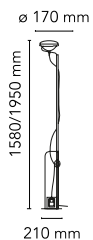

Toio

by Achille & Pier Giacomo Castiglioni , 1962

Floor lamp providing indirect lighting. Angle iron and formed steel base, painted in a variety of colors. Hexagonal nickel-plated brass height-adjustable stem with telescopic head. On the cable there is the electronic dimmer which allows the regulation of light brightness.

Mounting	Floor
Environment	Indoor
Weight	8.2 Kg
Light sources available	1 x LED 23W Pro-Par56 GX16d 1600lm 3000K [e] cod. RF27690 dimmerabile 1 x 300W aluPAR 56 MFL 3000K 3600 lm [i] cod. RF17899 DIMMER
Emergency	Without
Switching	On the cable there is the electronic dimmer which allows the regulation of light brightness with a dial.
Dimmer	Included
Voltage	220-240V
Power	MAX 300W
Battery	No
Supply included	Yes
Cord Length	2470 mm
Materials	Steel
Colors	<ul style="list-style-type: none"> F7600009 - White F7600030 - Black F7600035 - Red
Certificate	