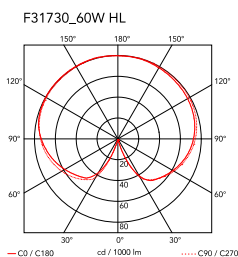

IC Lights Floor 1

by Michael Anastassiades , 2014

Floor lamp providing diffused light. Frame in brass, brushed and transparent varnished or chrome steel. Blown glass opal diffuser. Dimmer on the power chord.

Mounting	Floor
Environment	Indoor
Weight	5.0 Kg
Light sources available	1 x MAX 60W E14 HSGS 820lm 2800K [e] cod.RF19781 Dimmable 1 x LED 8W E14 800lm 3000K cod. RF26565 [e] Dimmable 1 x LED 8W E14 700lm 2700K cod. RF26767 [e] Dimmable 1 x LED 10W E14 900lm 2700K cod. RF26261 [e] Dimmable 1 x LED 10W E14 900lm 3000K [e] cod. RF26260 Dimmable