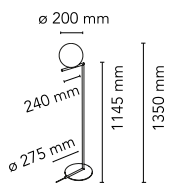

IC Lights Floor 1

by Michael Anastassiades , 2014

Floor lamp providing diffused light. Frame in brass, brushed and transparent varnished or chrome steel. Blown glass opal diffuser. Dimmer on the power chord.

Mounting	Floor
Environment	Indoor
Weight	5.0 Kg
Light sources available	1 x MAX 60W E14 HSGS 820lm 2800K [e] cod.RF19781 Dimmable 1 x LED 8W E14 800lm 3000K cod. RF26565 [e] Dimmable 1 x LED 8W E14 700lm 2700K cod. RF26767 [e] Dimmable 1 x LED 10W E14 900lm 2700K cod. RF26261 [e] Dimmable 1 x LED 10W E14 900lm 3000K [e] cod. RF26260 Dimmable