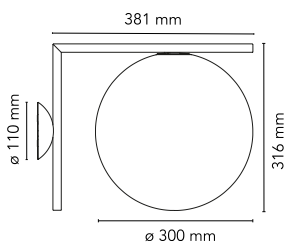

IC Lights Ceiling/Wall 2

by Michael Anastassiades , 2014

Wall-ceiling lamp providing diffused light. Frame in brass, brushed and transparent varnished or chrome steel. Blown glass opal diffuser.

Mounting	Ceiling and wall
Environment	Indoor
Weight	3.7 Kg
Light sources available	1 x LED 13W E27 1400lm 3000K [e] cod. RF25535 Dimmable 1 x LED 17W E27 1900lm 2700K [e] cod. RF26259 Dimmable 1 x LED 17W E27 2000lm 3000K [e] cod. RF26258 Dimmable 1 x LED 15W E27 2000lm 2700K [e] cod. RF28665 Dimmable