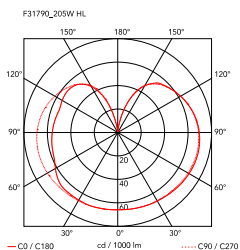

IC Lights Ceiling/Wall 2

by Michael Anastassiades , 2014

Wall-ceiling lamp providing diffused light. Frame in brass, brushed and transparent varnished or chrome steel. Blown glass opal diffuser.

Mounting	Ceiling and wall
Environment	Indoor
Weight	3.7 Kg
Light sources available	1 x LED 13W E27 1400lm 3000K [e] cod. RF25535 Dimmable 1 x LED 17W E27 1900lm 2700K [e] cod. RF26259 Dimmable 1 x LED 17W E27 2000lm 3000K [e] cod. RF26258 Dimmable 1 x LED 15W E27 2000lm 2700K [e] cod. RF28665 Dimmable