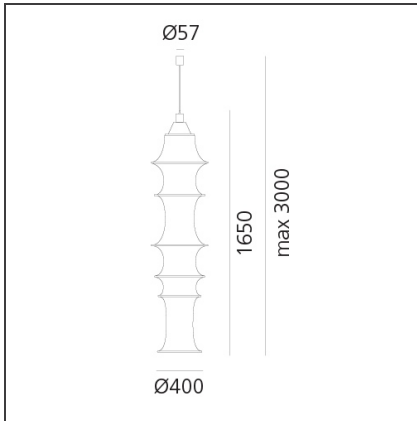

Falkland Suspension

Dimmerable: + -

DESIGN BY

Bruno Munari

DESCRIPTION

Falkland suspension is a lamp with a spontaneous shape that is achieved by the contrasting forces of its components: the tension of a stretched tube of finely woven fabric and the weight of seven different sized metal rings. A single light bulb and aluminium reflector illuminate the curves of the fabric.

TECHNICAL DRAWINGS

FEATURES

Article Code:	DS2040RIF	Material:	Filanca, aluminum
Colour:	White	Series:	Design, Danese
Installation:	Suspension		
Environment:	Indoor		

DIMENSIONS

Height:	cm 165
Base Diameter:	cm 5.7
Max Height from ceiling:	cm 300