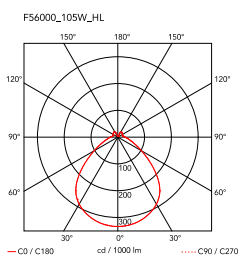

Mounting	Pendant
Environment	Indoor
Weight	3.6 Kg
Light sources available	1 x LED 8W E27 750lm 2700K [e] cod. RF25319 1 x LED E27 8W 2700K 660lm [e] cod.RF26277 - DIMM.
Emergency	Without
Switching	On the cable there is the electronic dimmer which allows the regulation of light brightness with a dial.
Voltage	220-240V
Power	MAX 150W
Battery	No
Supply included	Yes
Cord Length	4000 mm
Materials	Elastomer, Steel
Colors	● F5600009 - White ● F5600030 - Black ● F5600035 - Red ● F5600058 - Nickel