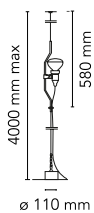

## Parentesi dimmer

by Achille Castiglioni & Pio Manzù , 1971

Lamp providing direct light. Lamp moves vertically via sliding of a painted or nickel-plated shaped steel tube on a ceiling-to-floor steel cable (4000 mm long). Fixture head made of injection-molded black elastomer housing a switch. On the cable there is the electronic dimmer which allows the regulation of light brightness.

<b>Mounting</b>	Pendant
<b>Environment</b>	Indoor
<b>Weight</b>	3.6 Kg
<b>Light sources available</b>	1 x LED 8W E27 750lm 2700K [e] cod. RF25319 1 x LED E27 8W 2700K 660lm [e] cod.RF26277 - DIMM.
<b>Emergency</b>	Without
<b>Switching</b>	On the cable there is the electronic dimmer which allows the regulation of light brightness with a dial.
<b>Voltage</b>	220-240V
<b>Power</b>	MAX 150W
<b>Battery</b>	No
<b>Supply included</b>	Yes
<b>Cord Length</b>	4000 mm
<b>Materials</b>	Elastomer, Steel
<b>Colors</b>	<ul style="list-style-type: none"> <li>● F5600009 - White</li> <li>● F5600030 - Black</li> <li>● F5600035 - Red</li> <li>● F5600058 - Nickel</li> </ul>