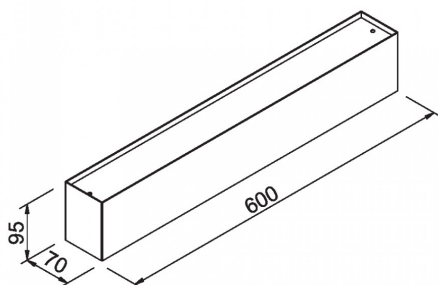

RIGO Wall 60

code LT1716/01

PRODUCT DESCRIPTION

Wall-mounted fixtures for direct or direct/indirect, diffused or accent & diffused lighting. Complete with professional LED source or for 230V/240V G9 QT14 c , GU10 QPAR16, 114,2mm. R7s QT-DE 12 LED or halogen lamps or for G24q-3 and 2G11 TC-L compact fluorescent lamps complete with 230V/240V ballast. Body in painted metal or brushed steel. Versions Rigo 23, 23S, 50 and 60 complete with frosted protection glass. Degree of protection IP20 or IP40 according to the chosen model.

PRODUCT FEATURES

Mounting method	wall
Lamps	TC-L
Wattage	1x55W
Finishing	white
Available finishing	white
Ballast	included
Mains voltage	220-240V / 50-60Hz
Energy efficiency class	AB
Dimension	70x95 L 600 MM
Protection degree	IP40
Adjustable	No
Drive-over	No
Walk-over	No
Circular shape	No
Oval shape	No

All the dimensions are detailed in millimeters: if not different stated

EN605981 compliant

Ci riserviamo la possibilità di apportare modifiche ai nostri prodotti in qualsiasi momento - We reserve the right to change our products at any time - En tous moment nous reservons le droit de modifier notre produits - Wir behalten uns vor, jederzeit Änderungen an unserem Produkten vorzunehmen - Nos reservamos en todo momento el derecho de realizar cambios en nuestros productos