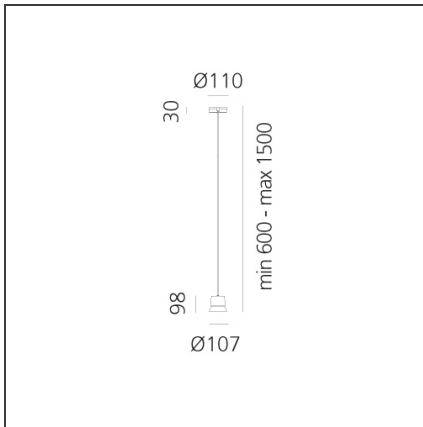

GIO.light Suspension - White

IP20   

DESIGN BY

Patrick Norguet

DESCRIPTION

With its aluminium body, Giò is first and foremost an instrument, a functional, unobtrusive and, most of all, timeless suspension lamp; it fits both in domestic and in public places. Either plain or in its different versions, Giò is an elegant and efficient object in space.

TECHNICAL DRAWINGS

FEATURES

Article Code:	0230010A	Material:	Glass, Aluminium
Colour:	White	Series:	Design
Installation:	Suspension		
Environment:	Indoor		

DIMENSIONS

Height:	cm 9.8	Glow Wire Test:	650
Base Width:	cm 3		
Base Diameter:	cm 11		
Max Height from ceiling:	cm 1,500		

INCLUDED SOURCES

Category:	LED	Color temperature (K):	3000K
Number:	1	Color Tolerance:	MacAdam 3SDCM
Watt:	8W	CRI:	80
Delivered lumens output (lm):	720lm	Efficacy:	89lm/W
Type:	0	Service Life:	50000-L70
Class:	A		

LUMINAIRE

Watt:	8W	Delivered lumens output (lm):	504lm
		CCT:	3000K
		Efficiency:	70%
		Efficacy:	63.04lm/W
		CRI:	80